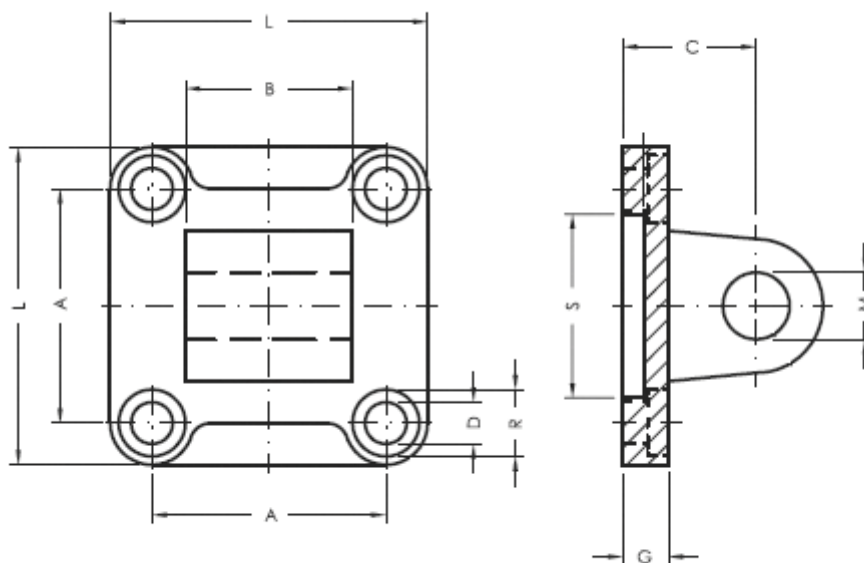

Article number: 587000450

Description: Male hinge MP40004/50  
for 50 mm cylinder

## Measures

A	= 46.5	R = 15
B	= 32	
Countersunk screw	= 27	
Cylinder size	= 50	
D	= 9.0	
G	= 11	
L	= 65	
M	= 12	